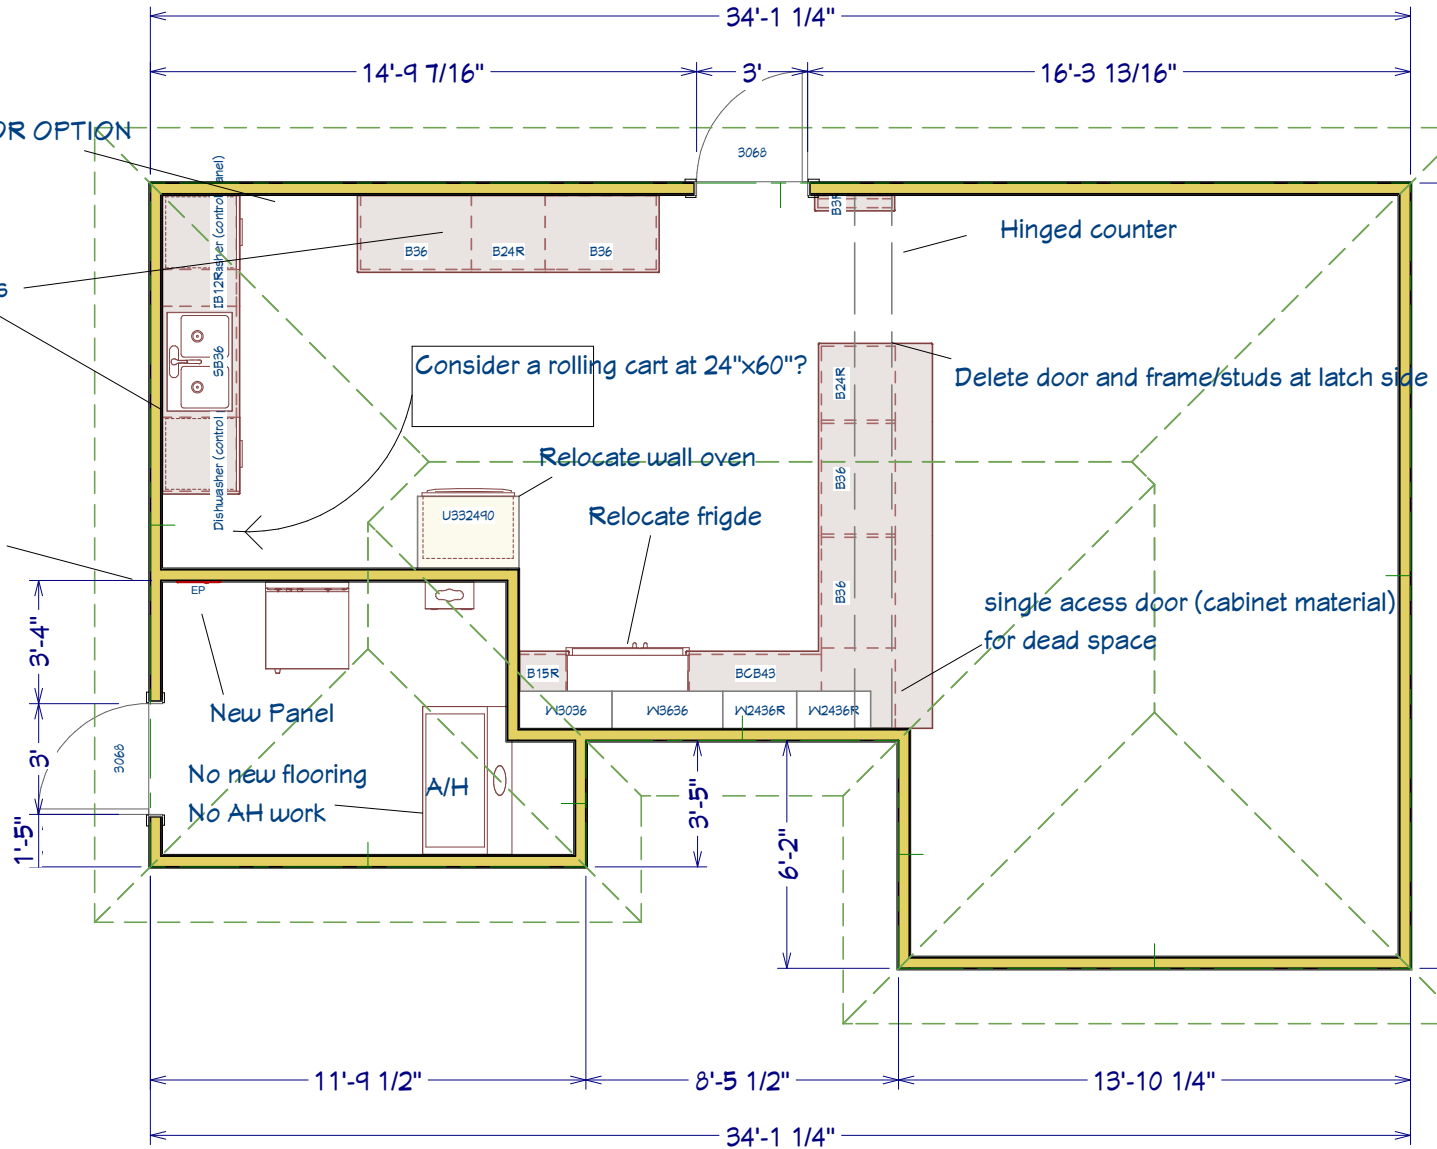

1-Patch and float ceiling at wall deletions
 2-Patch in floor with Vinyl tile
 Accent color at patched areas in kitchen only

Community Center
 2 Nice Guys, Inc

DELETE DOOR OPTION

No uppers

Move mechanical room wall in toward kitchen by 10"

LIVING AREA
 640 SQ FT